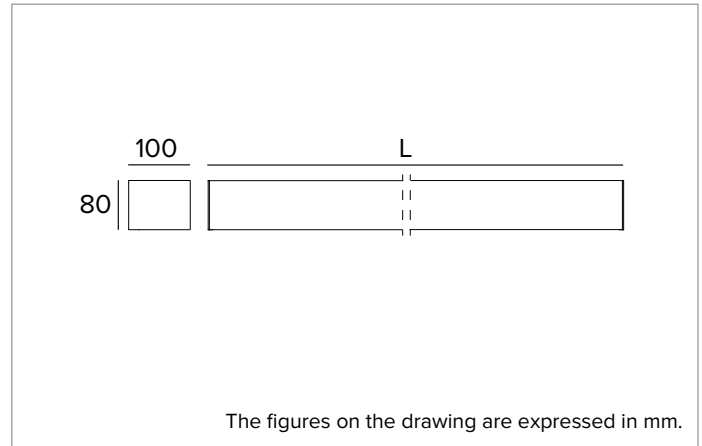

T023BY840ELPW | LOGICO EASY Stand Alone 100 - OPAL HO

Linear stand alone LED fixture for ceiling mounted or suspension installation

		4000K	H(m)	D(m)	E _{max} (lx)
		Ra80		109°	
Fixture Power	78W	1	2.82	1738	
Source Flux	8270lm	2	5.64	434	
Fixture Flux	8270lm	3	8.46	193	
Efficacy	106lm/W	4	11.28	109	
G0301A	I _{max} =210cd/klm	I _{max}	1738cd	5	14.10

Colour and finish: White

Dimensions: L=1462mm

Weight: 4.5Kg

Version: LINEAR

Degree of protection: IP40

Mechanical Resistance: IK02

ELECTRICAL CHARACTERISTICS

Integrated electronic ON-OFF driver. Luminaire compliant with EN 60598-2-22 for power supply from a centralised emergency system CPSS (Central Power Supply System), not incorporated in the luminaire - high risk areas excluded. The default power and flux are 100% in AC and 100% in DC.