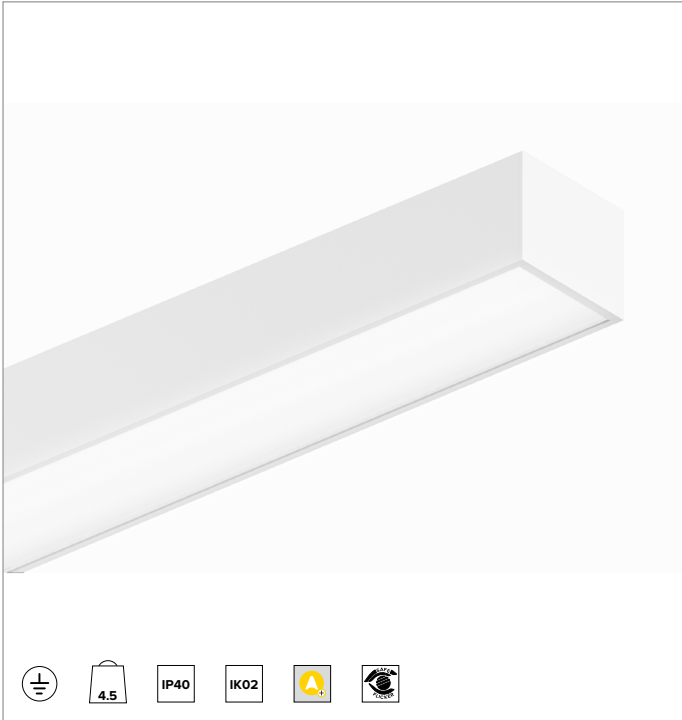

T023BY840ELPW | LOGICO EASY Stand Alone 100 - OPAL HO

Linear stand alone LED fixture for ceiling mounted or suspension installation

		4000K	H(m)	D(m)	E _{max} (lx)
		Ra80		109°	
Fixture Power	78W	1	2.82	1738	
Source Flux	8270lm	2	5.64	434	
Fixture Flux	8270lm	3	8.46	193	
Efficacy	106lm/W	4	11.28	109	
G0301A	I _{max} =210cd/klm	I _{max}	1738cd	5	14.10

CCT nominal: 4000K

Lifetime (L80/B10): 100000h tq +25°C

ILLUMINOTECHNICAL CHARACTERISTICS

Direct/indirect emission. Diffused light - OPAL optic: optical system made of a steel reflector with white polymer coating and a closing diffuser screen in opal anti-glare polycarbonate.

Emission: DIRECT/INDIRECT

Optic: REFLECTOR

Optical efficiency: 100%

Fixture flux: 8270lm

Luminous efficacy: 106lm/W

Photobiological safety: Compliant with RG0 exempt risk group

MECHANICAL CHARACTERISTICS

Painted extruded aluminium body with 100mm section and polycarbonate end caps. Upper closing screen in translucent polycarbonate.

Colour and finish: White

Dimensions: L=1462mm

Weight: 4.5Kg

Version: LINEAR

Degree of protection: IP40

Mechanical Resistance: IK02

ELECTRICAL CHARACTERISTICS

Integrated electronic ON-OFF driver. Luminaire compliant with EN 60598-2-22 for power supply from a centralised emergency system CPSS (Central Power Supply System), not incorporated in the luminaire - high risk areas excluded. The default power and flux are 100% in AC and 100% in DC.